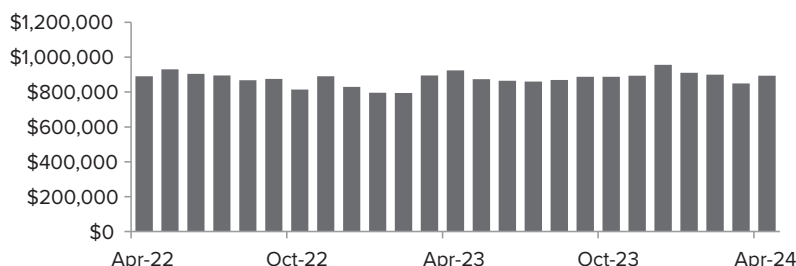

San Luis Obispo County Market Update

Most Recent Trends At A Glance Reported: **APRIL 2024**

MEDIAN PRICE

For SF Detached Homes

\$894,500

5.2 % MTM
-3.3% YTY

HOME SALES

For SF Detached Homes

19 Days

-15.9% MTM / -15.9% YTY

INTERESTING FACT

The largest agricultural crop produced in SLO County is strawberries, with a total value of nearly \$278 million.

MOST EXPENSIVE HOME SOLD IN SLO COUNTY THIS PAST MONTH