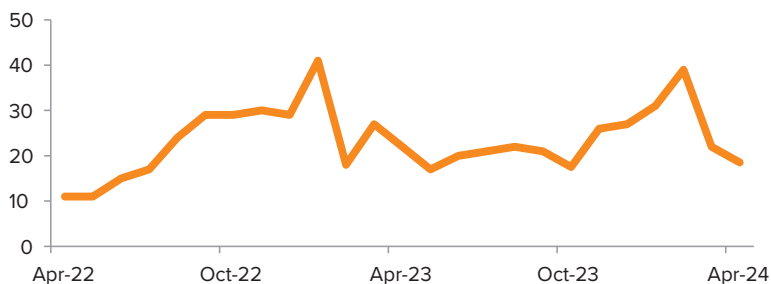

+30.1% YTY

3.3% MTM
25.8% YTD

UNSOLD INVENTORY

For SF Detached Homes

2.9 Months

3.6% MTM
-9.4% YTY

MEDIAN TIME ON MARKET

For SF Detached Homes

19 Days

-15.9% MTM / -15.9% YTY

INTERESTING FACT

The largest agricultural crop produced in SLO County is strawberries, with a total value of nearly \$278 million.

MOST EXPENSIVE HOME SOLD IN SLO COUNTY THIS PAST MONTH