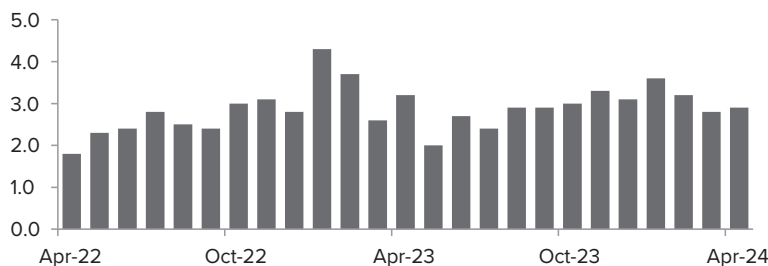

+30.1% YTY

3.3% MTM
25.8% YTD

UNSOLD INVENTORY

For SF Detached Homes

2.9 Months

3.6% MTM
-9.4% YTY

MEDIAN TIME ON MARKET

For SF Detached Homes

19 Days

-15.9% MTM / -15.9% YTY

INTERESTING FACT

The largest agricultural crop produced in SLO County is strawberries, with a total value of nearly \$278 million.

MOST EXPENSIVE HOME SOLD IN SLO COUNTY THIS PAST MONTH