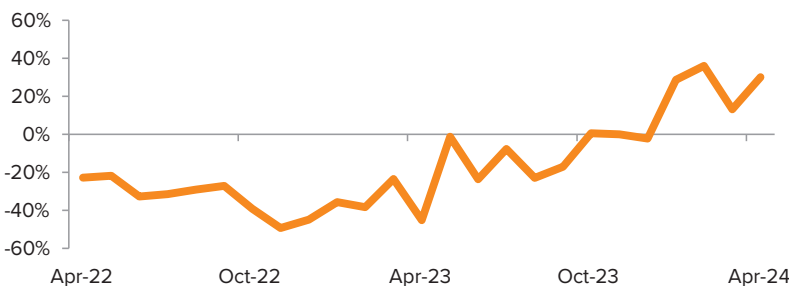

San Luis Obispo County Market Update

Most Recent Trends At A Glance Reported: **APRIL 2024**

MEDIAN PRICE

For SF Detached Homes

\$894,500

5.2 % MTM
-3.3% YTY

HOME SALES

For SF Detached Homes

19 Days

-15.9% MTM / -15.9% YTY

INTERESTING FACT

The largest agricultural crop produced in SLO County is strawberries, with a total value of nearly \$278 million.

MOST EXPENSIVE HOME SOLD IN SLO COUNTY THIS PAST MONTH